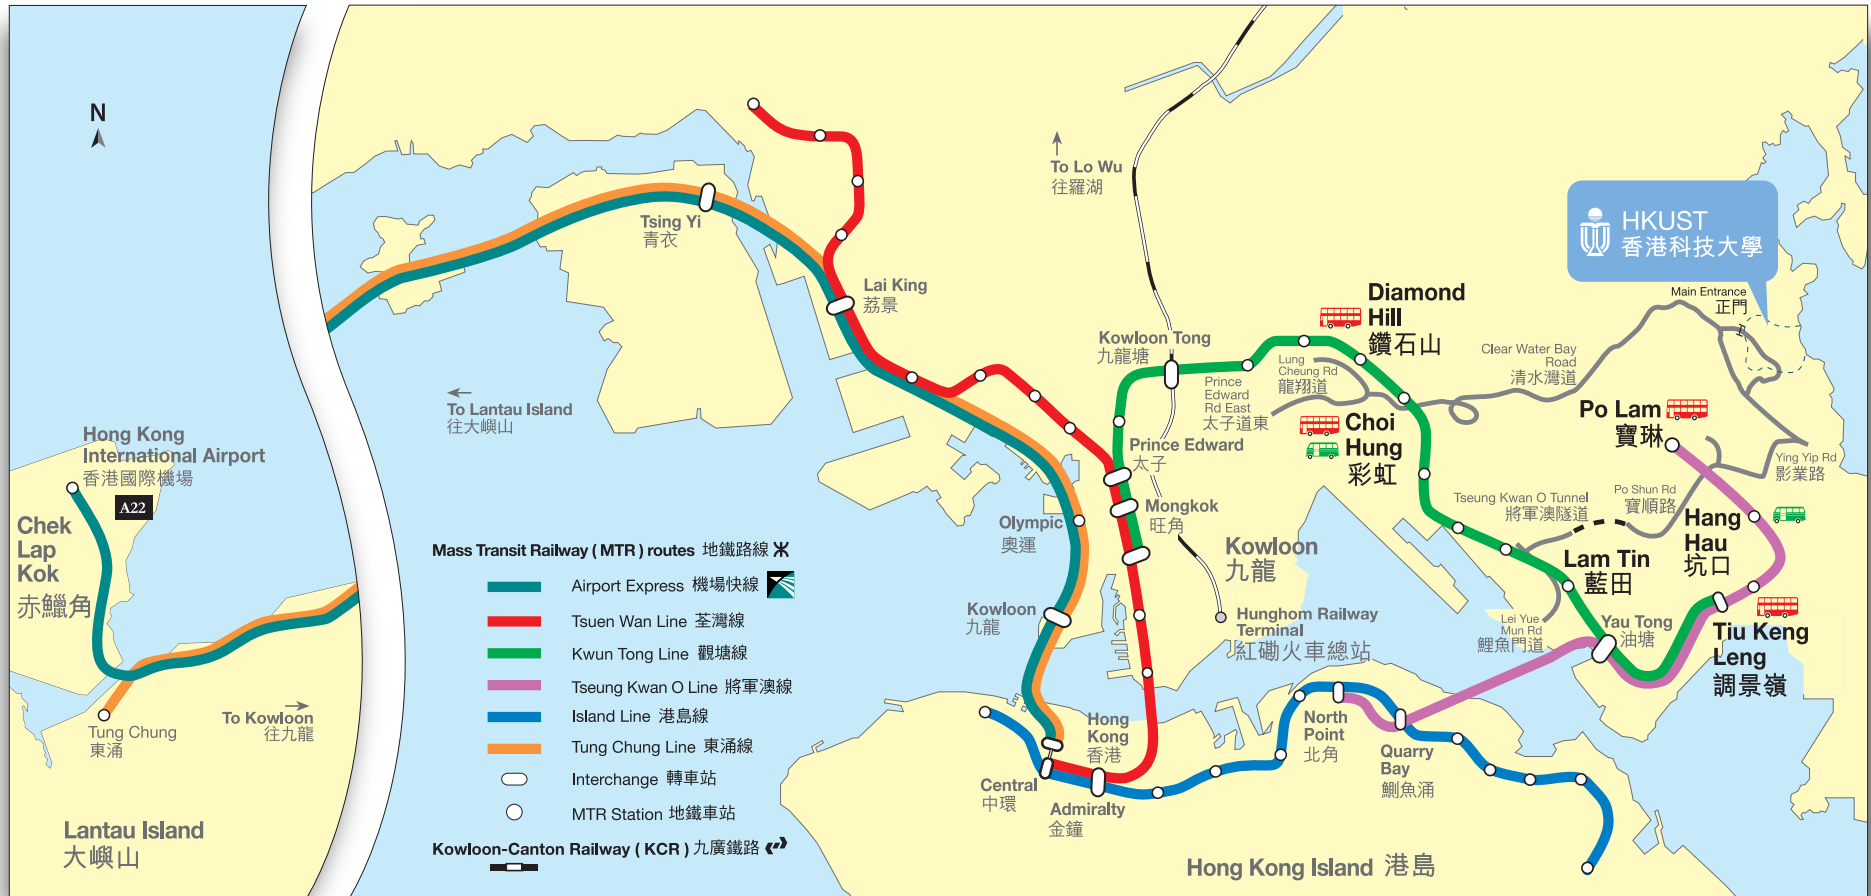

LOCATION MAP

THE HONG KONG UNIVERSITY OF SCIENCE AND TECHNOLOGY

MTR Stations with bus or green minibus service to HKUST:
提供往科大巴士或綠色專線小巴服務的地鐵車站

| | |
|------------------------------------|------------------|
| Diamond Hill MTR Station 鑽石山地鐵車站: | 91, 91M |
| Choi Hung MTR Station 彩虹地鐵車站: | 91, 91M 11, 11S |
| Tiu Keng Leng MTR Station 調景嶺地鐵車站: | 792M |
| Hang Hau MTR Station 坑口地鐵車站: | 11, 11M, 11S |
| Po Lam MTR Station 寶琳地鐵車站: | 91M |

Transportation from airport to HKUST:

For passengers with bulky luggage, taking a taxi to HKUST direct is recommended.
Those with simple luggage may take Airport Bus A22 to Lam Tin, and change for taxi to HKUST.

Bus Routes 巴士路線

Green Minibus Routes 綠色專線小巴路線

CAMPUS MAP

THE HONG KONG UNIVERSITY OF SCIENCE AND TECHNOLOGY