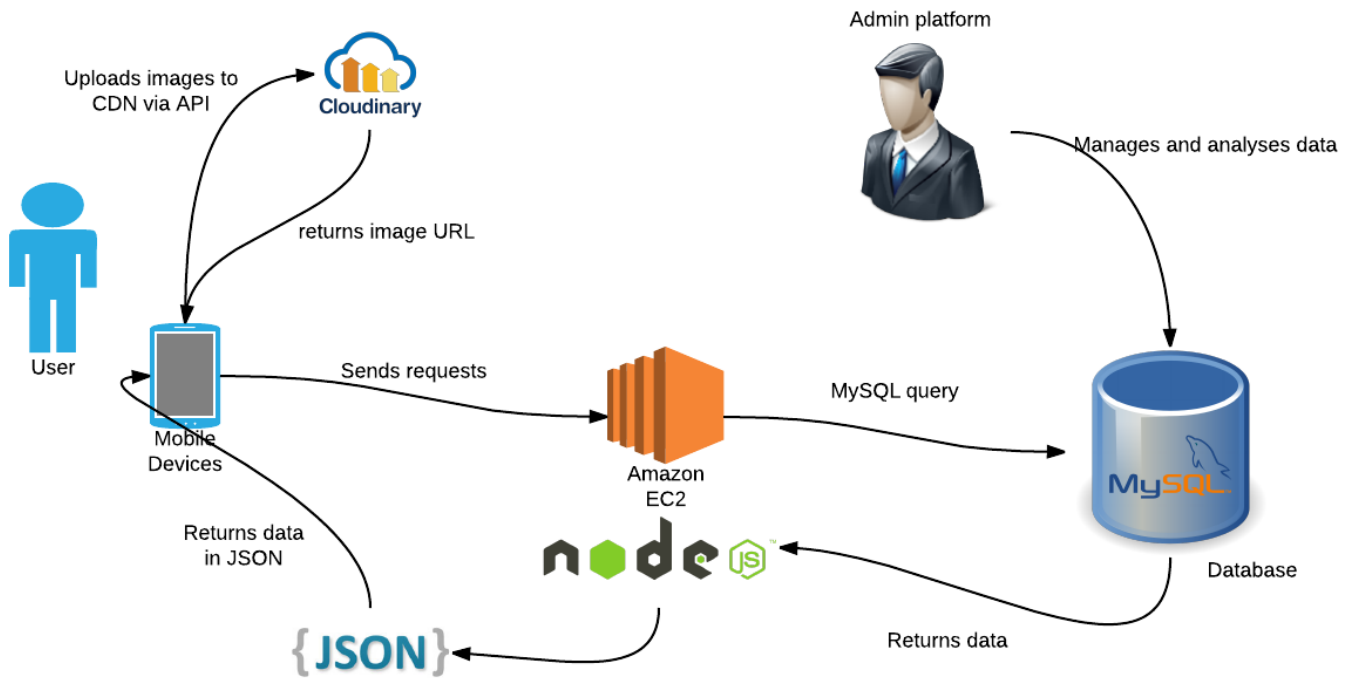

## (2) Sharin'

Users can share their view and experience in Lok Fu Plaza with one another on the platform. Under different Sharin' topics, text messages and images can be shared.

## (3) Indoor Localization

On the map, users can find their current position inside the mall, and follow a suggested shortest path to their destination store.

\*HKUST campus map is used for demonstration purposes

# System Architecture

The server was implemented in Node.js to communicate with the mobile application and the database. The server listens to requests from the app, retrieve data from the database and returns to the user.