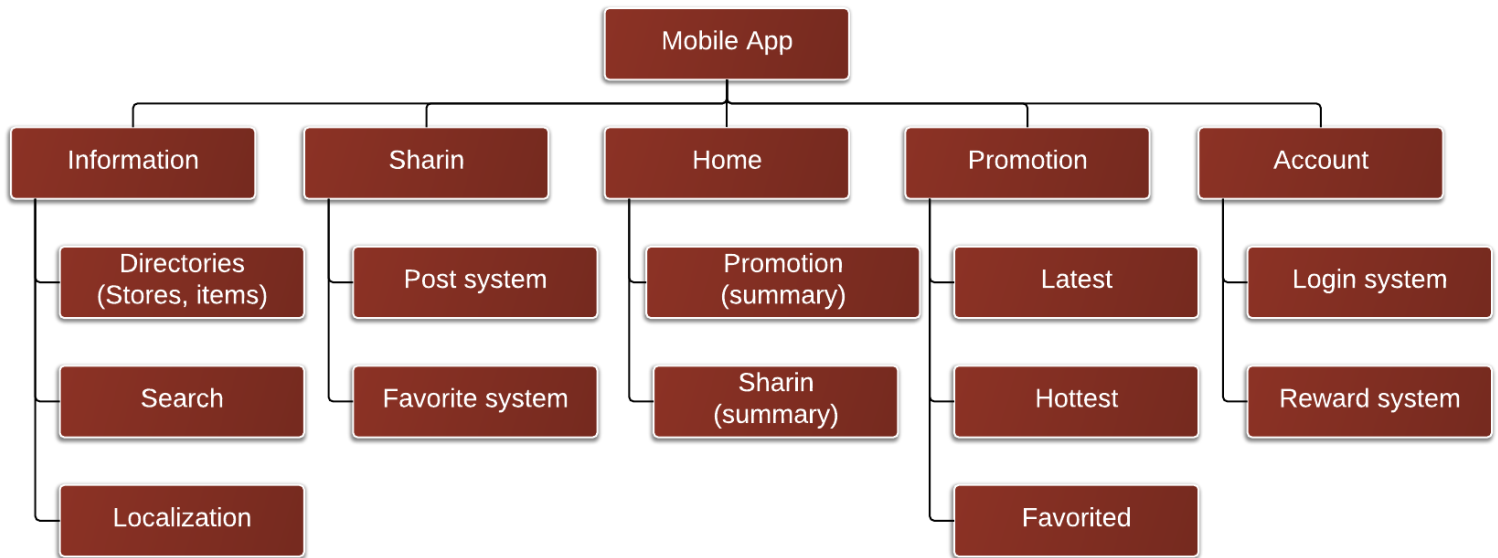

In this project, we used both engineering and business approaches to develop a mobile application and a web interface for The Link REIT. The aim is to bring The Link REIT and the visitors of the Lok Fu Plaza together as a community. The application can bring both parties a positive experience and help the visitors to engage in the community.

### Mobile App

The mobile app is designed for Lok Fu Plaza customers to improve their shopping experiences, and attract more people to the mall.

## (2) Sharin'

Users can share their view and experience in Lok Fu Plaza with one another on the platform. Under different Sharin' topics, text messages and images can be shared.

# System Architecture

The server was implemented in Node.js to communicate with the mobile application and the database. The server listens to requests from the app, retrieve data from the database and returns to the user.